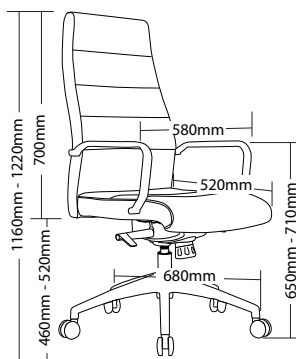

CRUZ-L
side view

CRUZ-L

CRUZ-H
back view

CRUZ-H

CRUZ-L

CRUZ-H

CRUZ FEATURES

- Adjustable seat height
- Adjustable tilt angle
- Adjustable weight tension
- Chrome arms
- Knee tilt mechanism lockable in 3 positions
- Alloy 700mm base
- Available in Black PU only
- 3 Year warranty
- Weight limit is 120kg