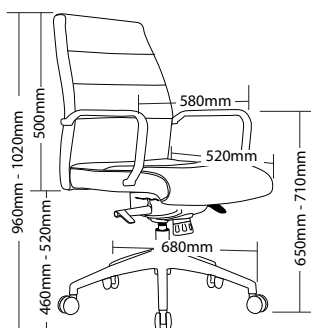

CRUZ-L
side view

CRUZ-L

CRUZ-H
back view

CRUZ-H

CRUZ-L

CRUZ-H

CRUZ FEATURES

- Adjustable seat height
- Adjustable tilt angle
- Adjustable weight tension
- Chrome arms
- Knee tilt mechanism lockable in 3 positions
- Alloy 700mm base
- Available in Black PU only
- 3 Year warranty
- Weight limit is 120kg